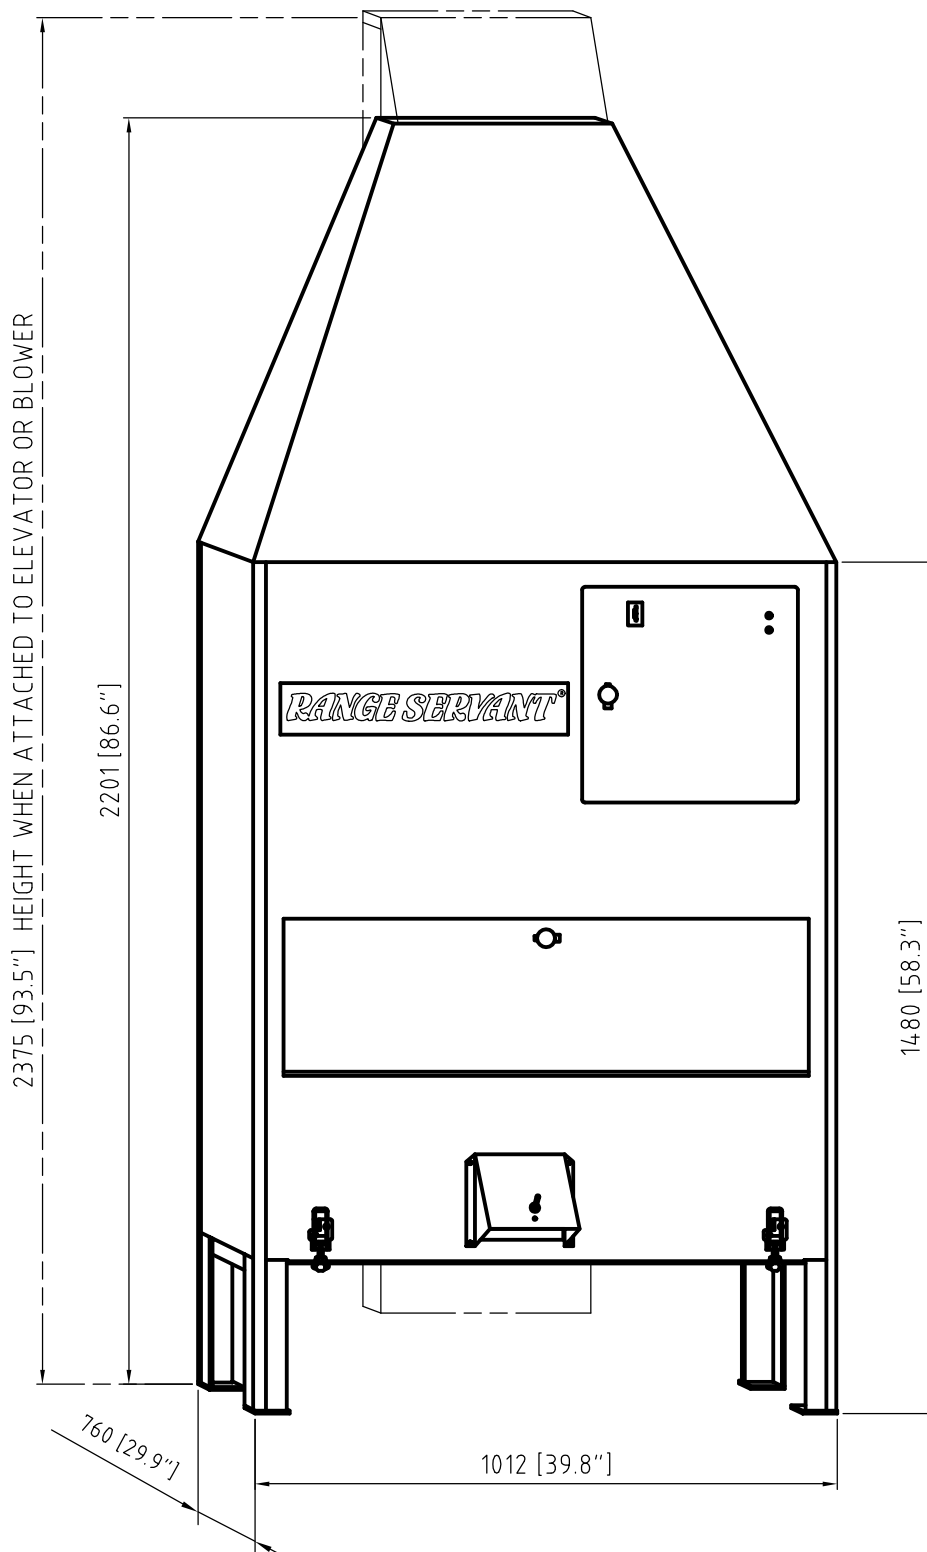

RANGE SERVANT®

<http://www.rangeservant.com>

BALL DISPENSER RS-12

HOPPER CAPACITY	12,000 BALLS	SETTINGS	1X9-17X999 BALLS
MOTOR	70 W	VOLTAGE	230 V, 50 HZ