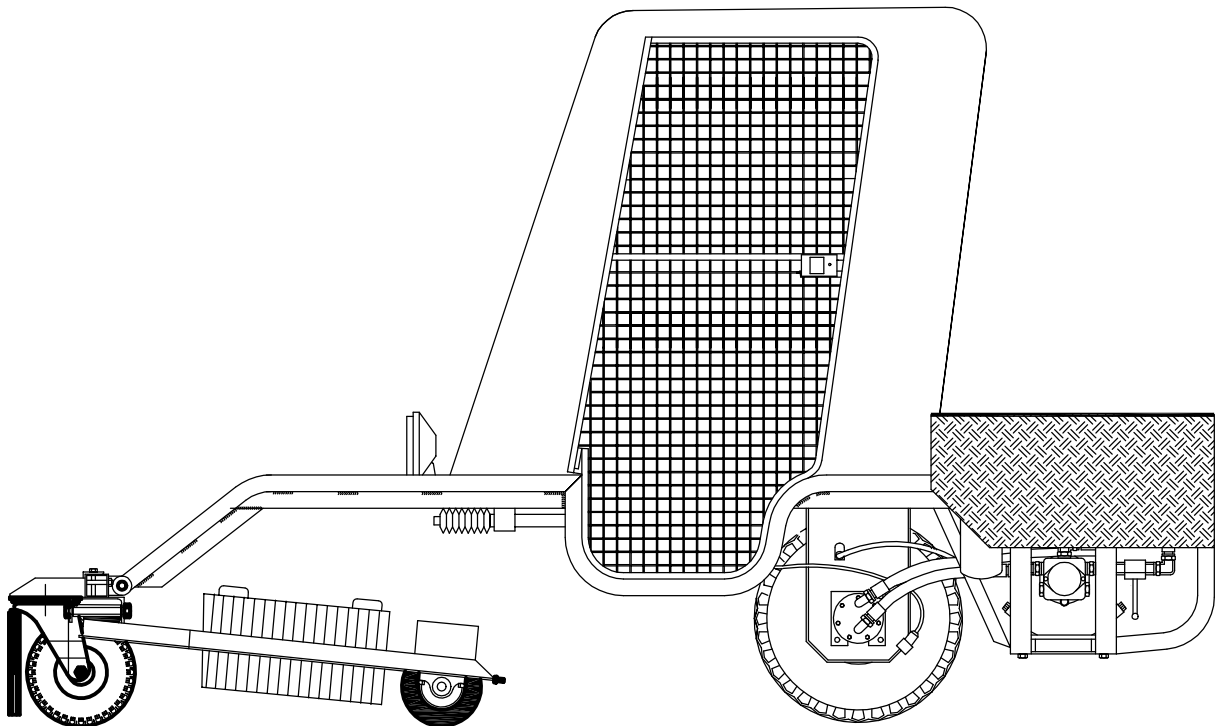

RANGE SERVANT[®]

<http://www.rangeservant.com>

DRIVE MODULE

LENGTH WITHOUT BALL PICKER	2660 MM
LENGTH WITH BALL PICKER	2900 MM
WIDTH	1000 MM
HEIGHT	1800 MM
WEIGHT	240 KG
ENGINE	HONDA 13HP/ B&S 18HP
FUEL CAPACITY	6.5 L
FUEL TYPE	UNLEADED 95/REGULAR 96
MAX. SPEED	18 KM/H