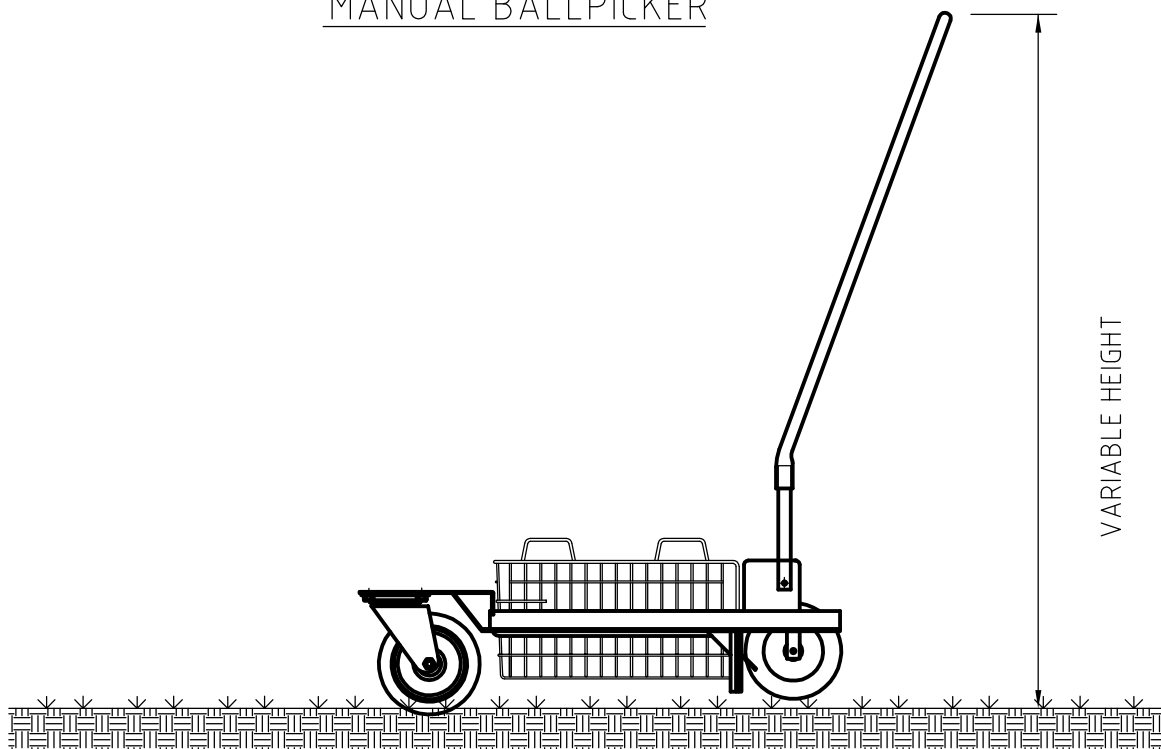

RANGE SERVANT®

<http://www.rangeservant.com>

MANUAL BALLPICKER

WIDTH	445 MM (17.5")
LENGTH	955 MM (37.6")
HEIGHT	280 MM (11")
WEIGHT	20 KG (44 lbs)
CAPACITY	400 BALLS