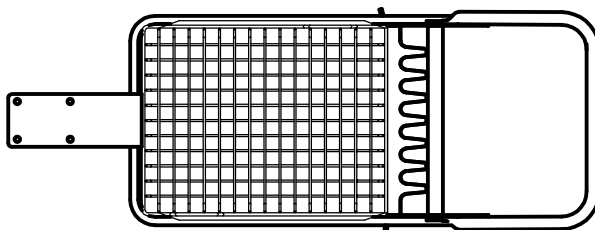

RANGE SERVANT®

<http://www.rangeservant.com>

MANUAL BALLPICKER

WIDTH	445 MM (17.5")
LENGTH	955 MM (37.6")
HEIGHT	280 MM (11")
WEIGHT	20 KG (44 lbs)
CAPACITY	400 BALLS